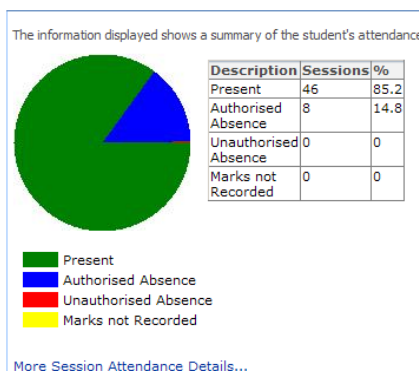

11 Sunday	12 Monday	13 Tuesday	14 Wednesday	15 Thursday	16 Friday	17
7 AM							
8							
9		8:40 AM MonA1 - Maths 1 - FE - A1	9:00 AM TueA1 - Spanish - ST - G0	8:40 AM WedA1 - English - SB - H2	8:40 AM ThuA1 - Bus - Stud -	8:40 AM FriA1 - Science - SA - I.4	
10		9:35 AM MonA2 - Spanish - ST - G0	9:50 AM TueA2 - Citizenship - HA -	9:35 AM WedA2 - Bus - Stud -	9:35 AM ThuA2 - Bus - Stud -	9:35 AM FriA2 - Maths 1 - FE - A1	
11		10:45 AM MonA3 - AIDA - IB - TTC	10:55 AM TueA3 - RE - JA - H10	10:45 AM WedA3 - Science	10:45 AM ThuA3 - AIDA - IB - TTC	10:45 AM FriA3 - English - SB - H2	
12 PM		11:40 AM MonA4 - AIDA - IB - TTC	11:45 AM TueA4 - AIDA - IB - TTC	11:40 AM WedA4 - Maths 1 - FE -	11:40 AM ThuA4 - DT - RH1 - H16	11:40 AM FriA4 - Art - TL - H17	
1							
2		1:30 PM MonA5 - Bus - Stud -	1:30 PM TueA5 - English - SB - H2	1:30 PM WedA5 - Art - TL - H17	1:30 PM ThuA5 - English - SB - H2	1:30 PM FriA5 - PE - HP - PE 2	
3		2:25 PM MonA6 - English - SB - H2	2:25 PM TueA6 - Maths 1 - FE - A1	2:25 PM WedA6 - Art - TL - H17	2:25 PM ThuA6 - Spanish - ST - G0	2:25 PM FriA6 - PE - HP - PE 2